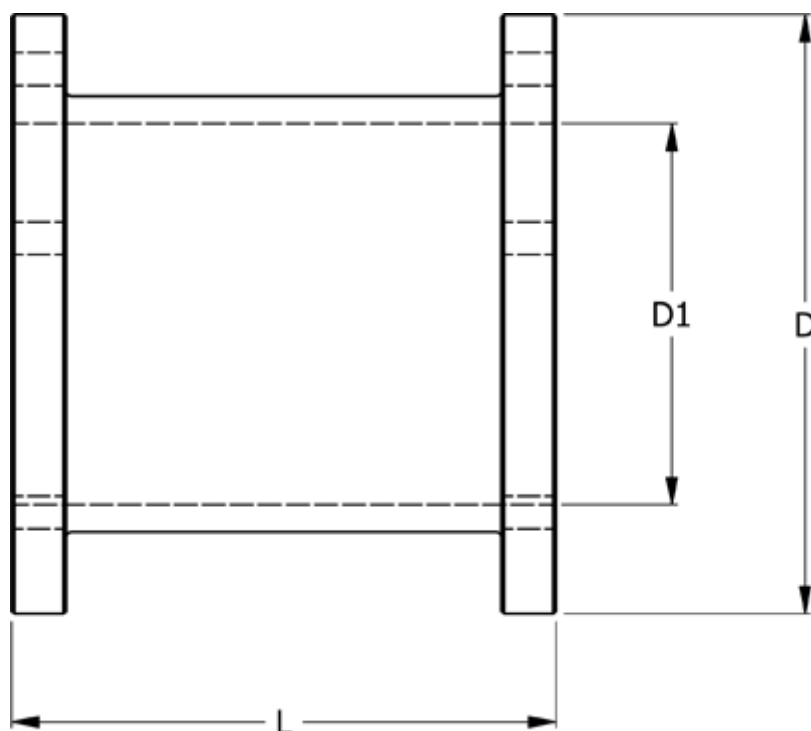

Article number: 330628006250

Description: Coupling N-Eupex str. 280  
Part 6 - 280

## Measures

---

D	= 280
D1	= 180
L	= 250
Torque (N m)	= 3900